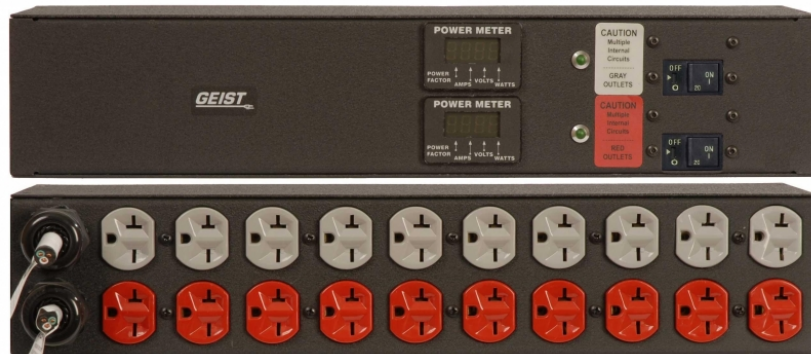

12576

Model Number: 2VHVR200-102D20DST6
Category: Metered
Sub Category: Standard
Power Configuration: 20A, 208V, 3.3kW
Physical Configuration: 2U 19 in / 483 mm, Horizontal

Description: The 12576 is a PDU equipped with a local power meter displaying real-time power metrics. This metered PDU is ideal for installations in facilities with proper surge protection at the main electrical service entrance.

Product Summary: 12576 - Metered, Standard, 20A, 208V, Horizontal, (20) NEMA 6-20R, breakered, 10 ft power cords with 6-20P, Power - Local (A, V, W, PF)
 Digital RMS Scrolling Power Meter +/- 2% Accuracy with Full Scale 60Hz sine wave input. Black Powder Coat.

Monitoring: Power - Local (A, V, W, PF)
 Digital RMS Scrolling Power Meter +/- 2% Accuracy with Full Scale 60Hz sine wave input

Plug Form:

6-20P

Receptacle:

NEMA 6-20R
 (Quantity: 20)

Chassis Colors Options: