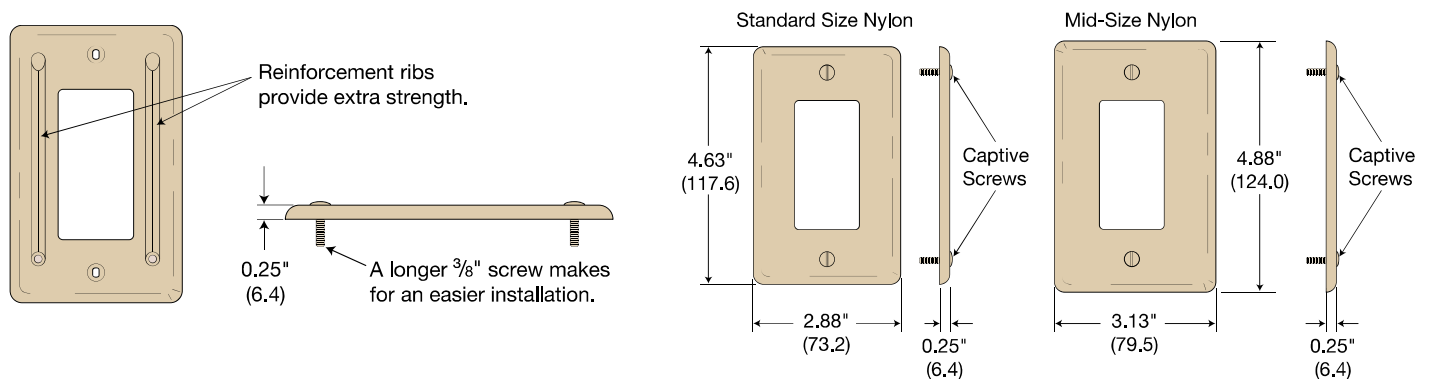

Combination, Nylon, Standard Wallplates

							
Color	2-Gang, 1-Toggle 1-Decorator	2-Gang, 1-Duplex, 1-Decorator	2-Gang, 1-Blank Box Mount 1-Decorator	3-Gang, 2-Toggle 1-Decorator	3-Gang, 1-Toggle 2-Decorator	4-Gang, 3-Toggle 1-Decorator	4-Gang, 2-Toggle 2-Decorator
Black	NP126BK	NP826BK	NP1326BK	NP226BK	NP1262BK	NP326BK	NP2262BK
Brown	NP126	NP826	NP1326	NP226	NP1262	NP326	NP2262
Gray	NP126GY	NP826GY	NP1326GY	NP226GY	NP1262GY	NP326GY	NP2262GY
Ivory	NP126I	NP826I	NP1326I	NP226I	NP1262I	NP326I	NP2262I
Light Almond	NP126LA	NP826LA	NP1326LA	NP226LA	NP1262LA	NP326LA	NP2262LA
White	NP126W	NP826W	NP1326W	NP226W	NP1262W	NP326W	NP2262W

Combination, Nylon, Mid-Size Wallplates

							
Color	2-Gang, 1-Toggle 1-Decorator	2-Gang, 1-Duplex, 1-Decorator	2-Gang, 1-Blank Box Mount 1-Decorator	3-Gang, 2-Toggle 1-Decorator	3-Gang, 1-Toggle 2-Decorator	4-Gang, 3-Toggle 1-Decorator	4-Gang, 2-Toggle 2-Decorator
Black	NPJ126BK	NPJ826BK	—	NPJ226BK	—	—	—
Brown	NPJ126	NPJ826	NPJ1326	NPJ226	—	—	—
Gray	NPJ126GY	NPJ826GY	—	NPJ226GY	—	—	—
Ivory	NPJ126I	NPJ826I	NPJ1326I	NPJ226I	—	—	—
Light Almond	NPJ126LA	NPJ826LA	NPJ1326LA	NPJ226LA	—	—	—
White	NPJ126W	NPJ826W	NPJ1326W	NPJ226W	—	—	—

Combination, Standard, Metal Wallplates

							
Material	2-Gang, 1-Toggle 1-Decorator	2-Gang, 1-Duplex, 1-Decorator	2-Gang, 1-Blank Strap Mount 1-Decorator	3-Gang, 2-Toggle 1-Decorator	3-Gang, 1-Toggle 2-Decorator	4-Gang, 3-Toggle 1-Decorator	4-Gang, 2-Toggle 2-Decorator
Brass	SB126	SB826	—	—	—	—	—
Brass Plated	SBP126	—	—	—	—	—	—
Chrome	—	—	—	—	—	—	—
SS 302/304	SS126	SS826	SS1426	SS226	—	SS326	—
SS 430	SS126L	—	—	—	—	—	—

Dimensions

Dimensions in Inches (mm)