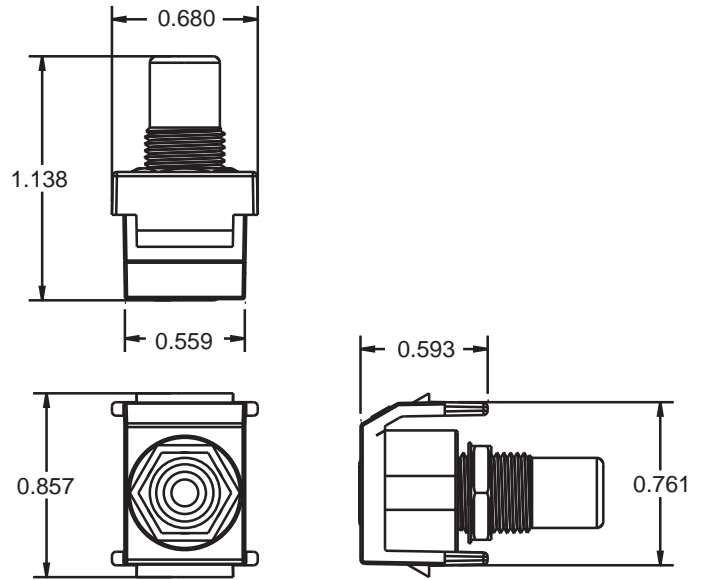

DIMENSIONS