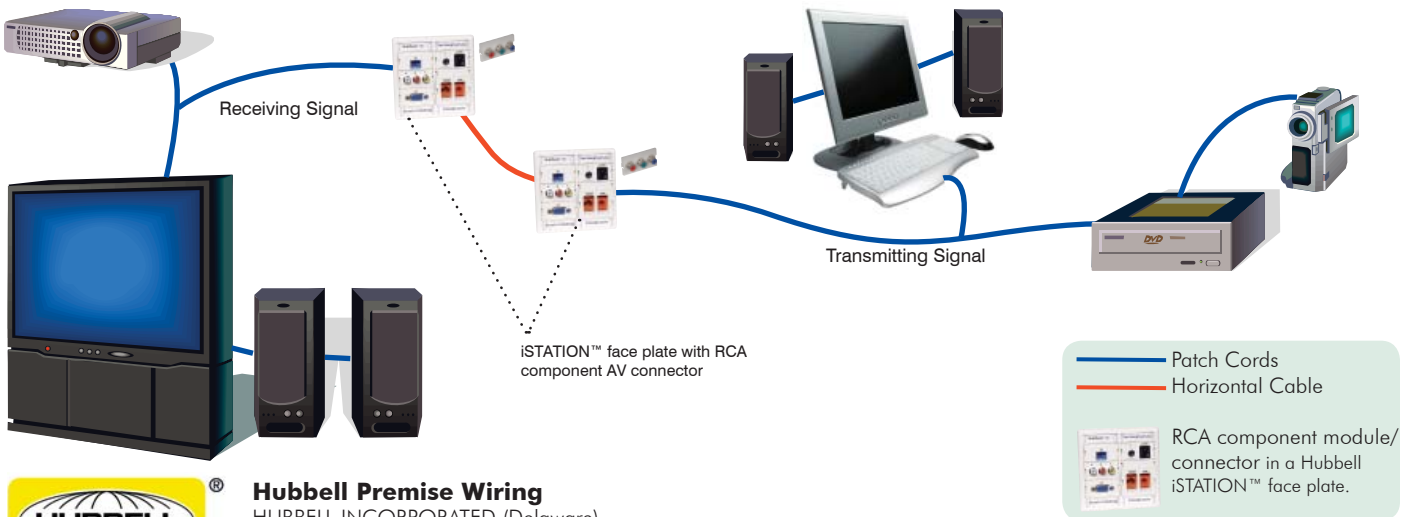

Hubbell's Recessed RCA connector is the perfect solution for video applications requiring flush mounting. Snap the recessed RCA into a **iSTATION™** wall plate, a poke-through, a wall plate, or even a floor box to distribute high quality A/V signals. Requiring no soldering, these RCA connectors install with a snap and provide a quick easy "push-on" termination.

CONNECTOR DEPTH CHART

DIMENSIONS

iSTATION™ COMPATIBLE

Work Station and Cross-Connect Solutions

- Front and Rear-loading Plates
- Duplex and Decorator Frames
- ISM Surface Mount Boxes
- UDX Multimedia Panels (except 1U-48)
- netSELECT™: Residential Network Solution
- iFRAME® Vertical Patch Panel

Hubbell Delivery System

- Hubbell SystemOne Poke-Throughs and Floor
- Hubbell Surface Raceway, Metal and Non-Metallic
- Multi-Connect™ Wall Boxes/Conference Table Boxes
- Power Poles

TYPICAL APPLICATION