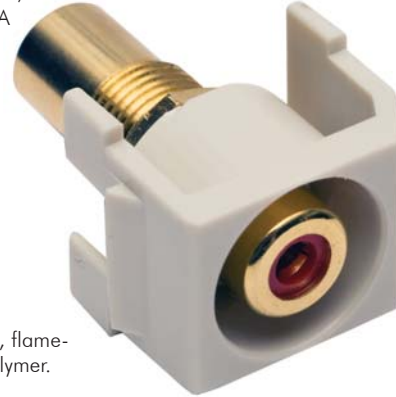

HUBBELL iStation Audio Video Connectors, RCA, Recessed Feed-Thru

Seamless Hubbell System Integration.

Universal Keystone Design fits into all Hubbell Products.

Flush Mount Design.

High Quality Gold Plating.

High performance, Gold-plated RCA connector.

Deliver Composite/Component, or Digital Signals.

High-impact, flame-retardant polymer.

Recessed connection designed for poke-through applications.

SPECIFICATIONS

- ◆ **Female Connector:**
 - Body: Brass
 - Gold-Plated: 2 μ "
- ◆ **Performance:**
 - Impedance: 75 Ohms
 - Mating Cycles: 500+
- ◆ **Material:**
 - Housing: flame retardant polymer rated UL 94V-0.
- ◆ **Insulator Color:** Black, Blue, Green, Orange, Red, White, and Yellow.

Hubbell's Recessed RCA connector is the perfect solution for video applications requiring flush mounting. Snap the recessed RCA into a **iSTATION™** wall plate, a poke-through, a wall plate, or even a floor box to distribute high quality A/V signals. Requiring no soldering, these RCA connectors install with a snap and provide a quick easy "push-on" termination.