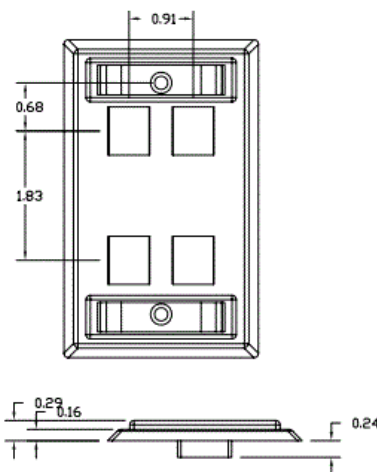

iStation
Wallplates

HUBBELL

Stainless Steel Plate with Label Fields, Rear Loading

Features

- Fits all Hubbell keystone connections (AV, data and fiber)
- Secure; Requires removal to access connectivity
- Rear, Flush Mounting Improves Tamper-Resistance
- Manufactured From Type 430 Stainless Steel, Brushed Finish

Ordering Information

Description	Color	Catalog No.	UPC
iStation Stainless Steel Plate with Label Fields, Rear Loading, Single Gang, 4-Port	Silver	SSFL14	662620846231

Listings

UL and cUL Listed 1863
RoHS Compliant

Specifications

Keystone	Fits all Hubbell keystone connections (AV, data and fiber)
Plate Material	Type 430 stainless steel

Applications

Medical Facilities
Laboratories
Manufacturing Plants
Education Facilities