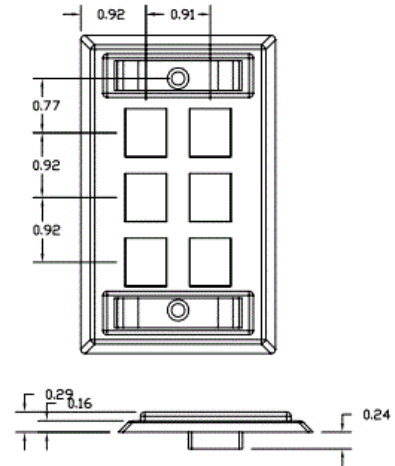

iStation
Wallplates

HUBBELL

Stainless Steel Plate with Label Fields, Rear Loading

Features

- Fits all Hubbell keystone connections (AV, data and fiber)
- Secure; Requires removal to access connectivity
- Rear, Flush Mounting Improves Tamper-Resistance
- Manufactured From Type 430 Stainless Steel, Brushed Finish

Ordering Information

Description	Color	Catalog No.	UPC
iStation Stainless Steel Plate with Label Fields, Rear Loading, Single Gang, 6-Port	Silver	SSFL16	662620846248

Listings

UL and cUL Listed 1863
RoHS Compliant

Specifications

Keystone	Fits all Hubbell keystone connections (AV, data and fiber)
Plate Material	Type 430 stainless steel

Applications

Medical Facilities
Laboratories
Manufacturing Plants
Education Facilities

Online Resources

[eCatalog](#)