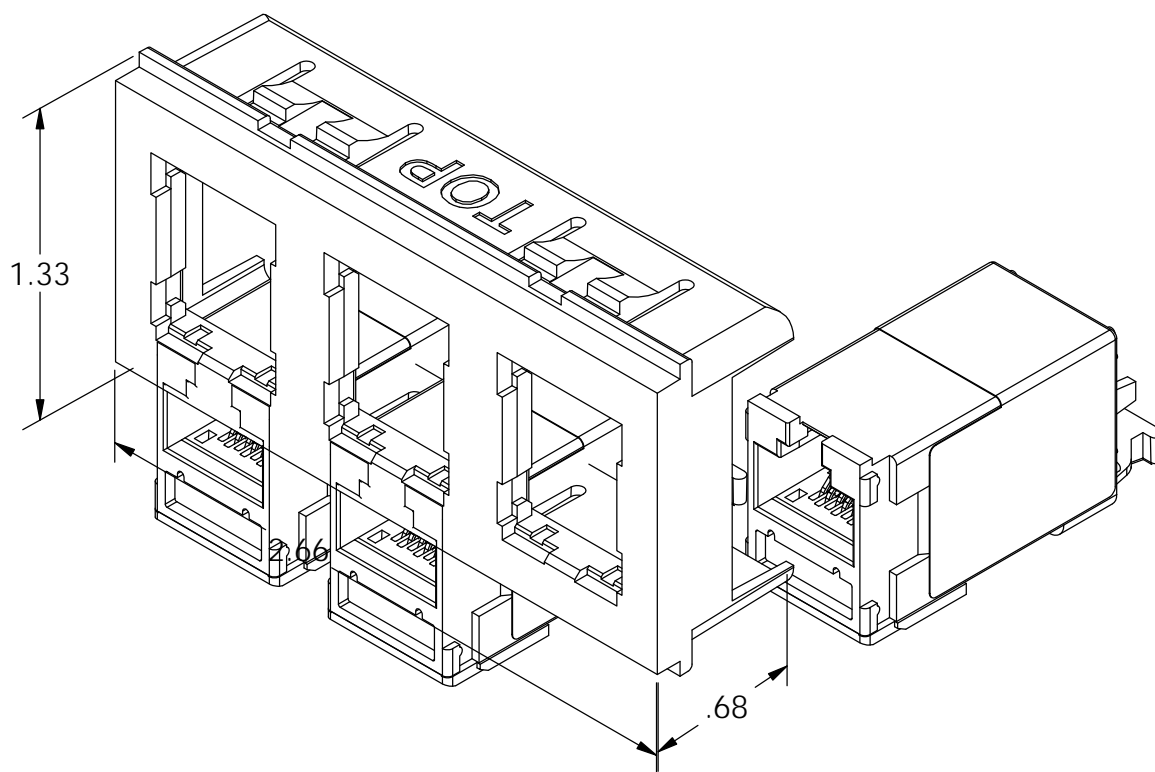

NOTE;
 HD JACK LOADS FROM REAR. NOTE THAT
 BEZEL AND JACK HAVE THEIR TOPS IDENTIFIED.
(HD JACKS SOLD SEPARATELY)
 ALL DIMENSIONS IN INCHES.

NOTE; BEZEL SNAPS INTO BEZEL P/Ns:

- OR-40700071
- OR-40700072
- OR-40700073

PART NO.	COLOR
OR-421DHJ-09	FOG WHITE
OR-421DHJ-00	BLACK

<p>*** NOTICE *** THIS DOCUMENT CONTAINS CONFIDENTIAL AND/OR PROPRIETARY INFORMATION INTENDED FOR USE ONLY BY THE INDIVIDUAL(S) PROVIDED. NEITHER THIS DOCUMENT, NOR ANY INFORMATION CONTAINED HEREIN, MAY BE COPIED, DISTRIBUTED, DISCLOSED TO ANY THIRD PARTY OR USED IN ANY MANNER OTHER THAN FOR WHICH IT HAS BEEN PROVIDED, WITHOUT THE PRIOR WRITTEN CONSENT OF ORTRONICS, INC. MANUFACTURING RELEASE, PRODUCT SPECIFICATIONS AND STANDARDS ARE SUBJECT TO CHANGE WITHOUT NOTICE.</p>					<p>125 EUGENE O'NEILL DRIVE NEW LONDON, CT 06320 TEL: 860-445-3800 FAX: 860-405-2990 WWW.ORTRONICS.COM</p>	
			<p>TITLE HD BEZEL MINI MOD REAR LOAD 3/HD JACK OPENINGS</p>			
	NAME	DATE	SIZE	CAD FILE	DWG NO	REV
DWN	RWS	05/31/11	A	421HDJXXC	OR-421DHJ-XX	00
CHK	C.A.C.	09/06/11	SCALE	WEIGHT	SHEET	
APPR	W. DIETZ	09/06/11	1:2		1 OF 1	