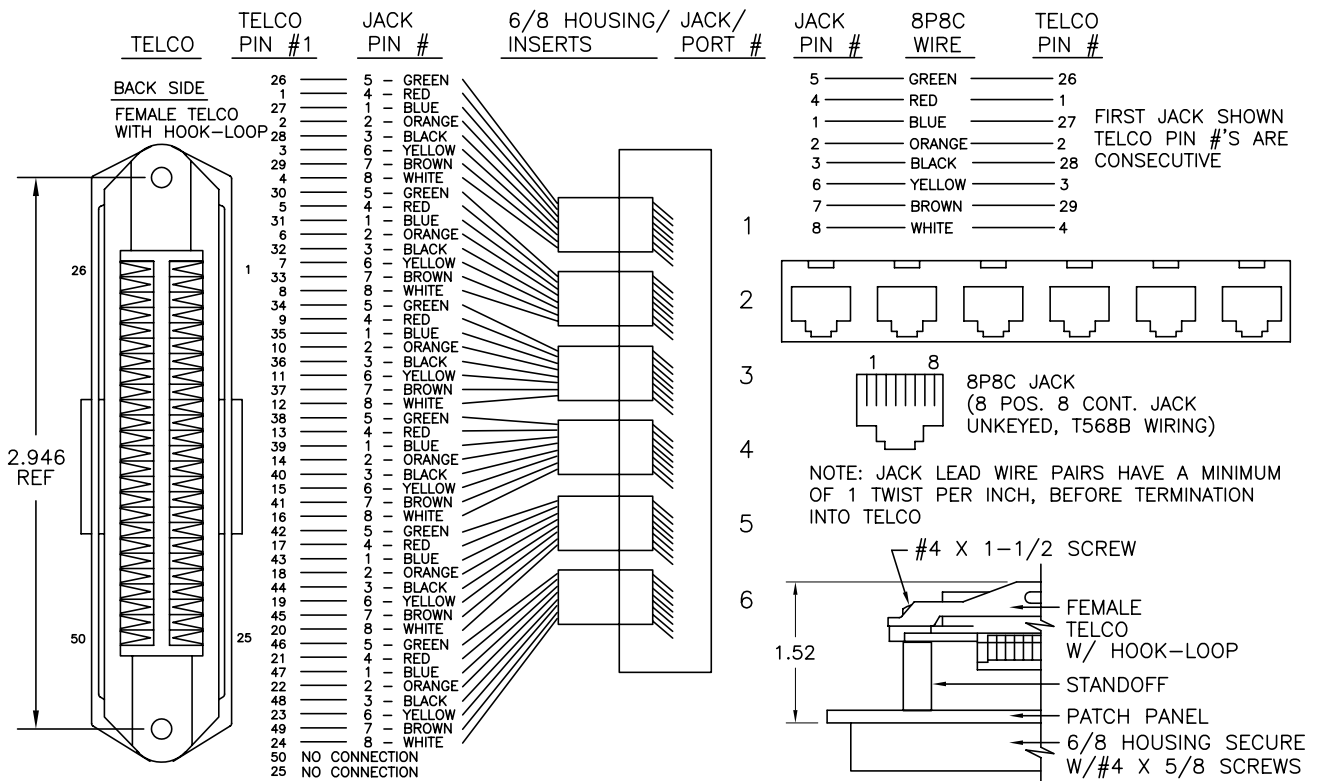

TELCO CONNECTOR
W/ HOOK-LOOP STRAP
QTY: 4

INSTALL
DUST COVERS
QTY: 4

TELCO #1 SHOWN, TELCOS #2 THROUGH #4 ARE SIMILAR
W/ CONSECUTIVE PORT ASSIGNMENTS (7-12, 13-18, 19-24)

*** NOTICE ***

THIS DOCUMENT CONTAINS CONFIDENTIAL AND/OR PROPRIETARY INFORMATION INTENDED FOR USE ONLY BY THE INDIVIDUAL(S) SPECIFIED HEREIN AND ONLY FOR THE PURPOSE(S) PROVIDED. NEITHER THIS DOCUMENT, NOR ANY INFORMATION CONTAINED HEREIN, MAY BE COPIED, DISTRIBUTED, DISCLOSED TO ANY THIRD PARTY OR USED IN ANY MANNER OTHER THAN FOR WHICH IT HAS BEEN PROVIDED, WITHOUT THE PRIOR WRITTEN CONSENT OF ORTRONICS, INC.

NEW LONDON, CT 06320
(860) 445-3800

DWN.BY: WATROUS DATE: 07/30/97
CHK.BY: LEVESQUE 03/12/07
APP.BY: M.E.M 03/12/07

TITLE

24 PORT, 8/8, 25F, V, SPS, 568B
1.75X19X1.52, 1 TO 8

SIZE	CAD FILE	PART NUMBER	REV
A	808004339C	OR-808004339	06
SCALE	REL DATE	SHEET	
NONE	03/09/07	1 OF 1	