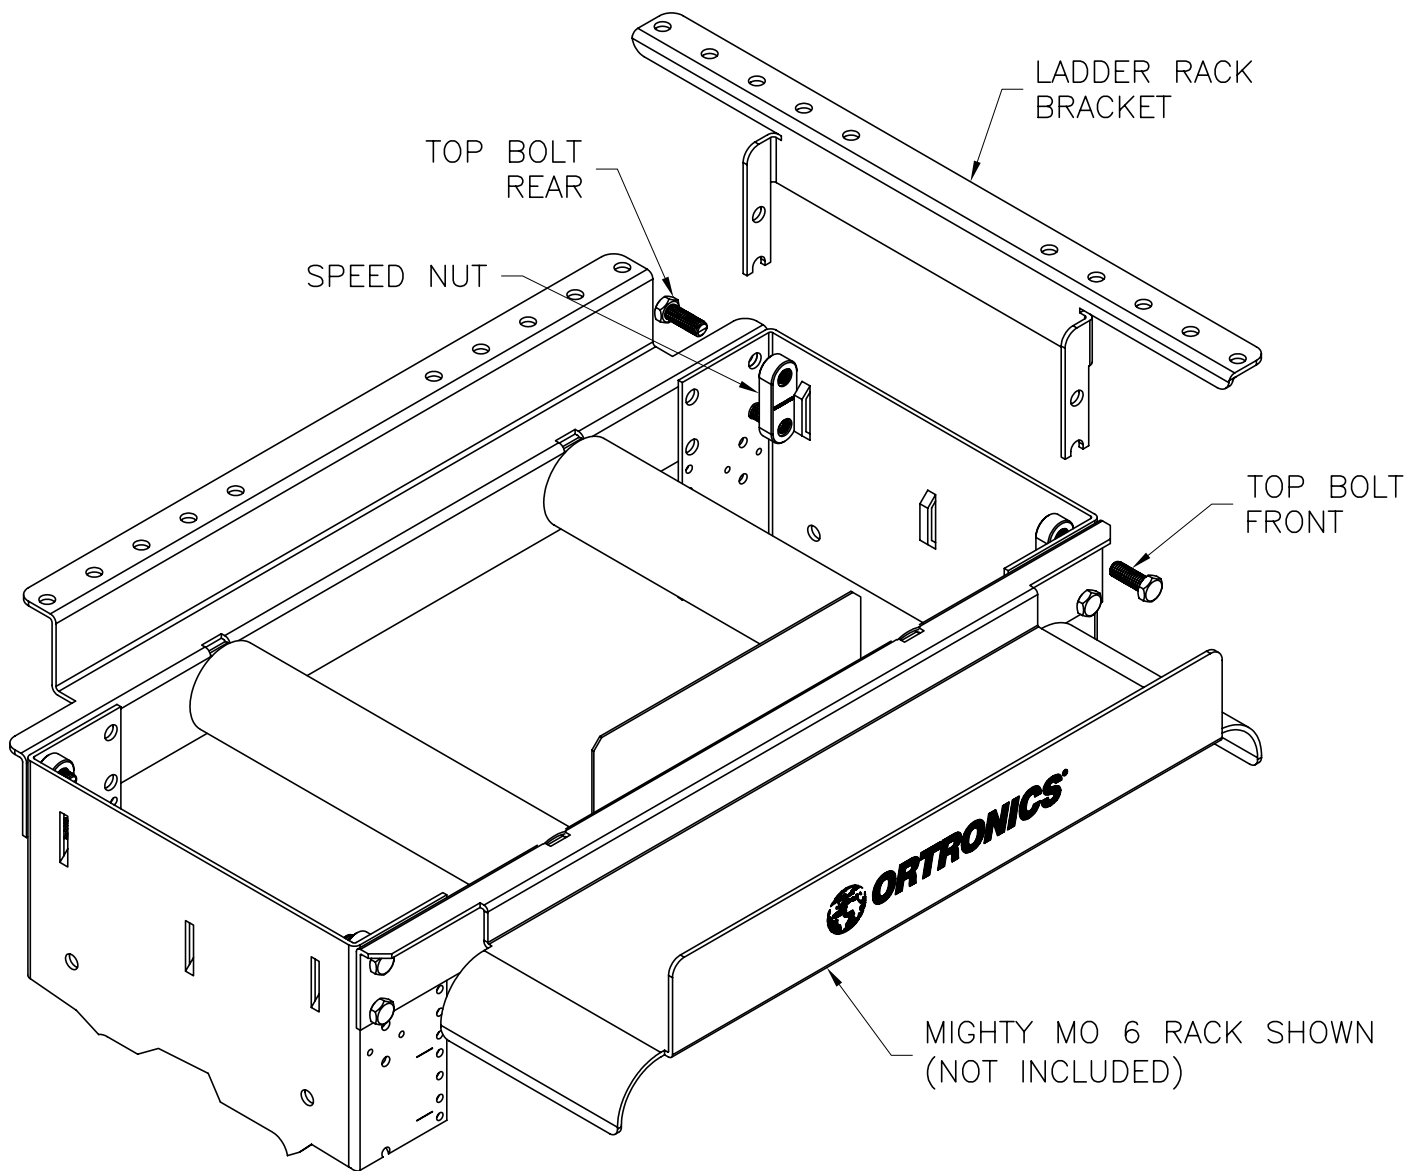

**ORTRONICS**

125 EUGENE O'NEILL DRIVE  
NEW LONDON, CT 06320  
TEL: 860-445-3800  
FAX: 860-405-2990

TITLE

MM6 CABLE RUNWAY MOUNTING  
BRACKET INSTRUCTIONS

**INSTRUCTIONS:**

1. REMOVE THE TOP UPRIGHT BOLTS ON BOTH FRONT AND REAR OF RACK.
2. LOOSEN THE BOTTOM BOLTS ENOUGH TO ACCEPT THE BRACKETS WIDTH, THE SPEED NUT CAN STAY ON THE BOTTOM BOLT.
3. SLIDE THE BRACKET INSIDE THE CHANNEL AND REPLACE THE TOP BOLTS
4. TIGHTEN BOTH TOP AND BOTTOM BOLTS.