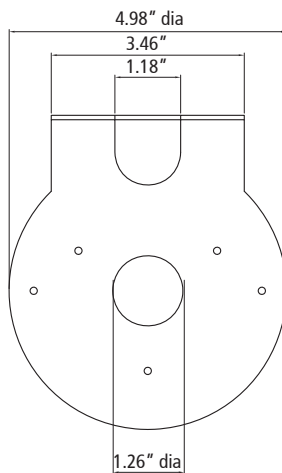

### Indoor Dome Wall Mount

#### Dimensions

Front View

Side View