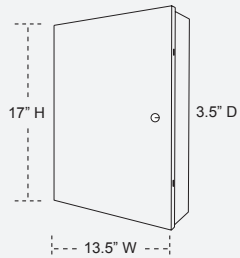

### D4WVTPM, D8WVTPM

Wall Mount with Built-In Power Supply and Monitor

**Storage** 1TB - 8TB (see last page for model numbers)

Patented Design

**WVT, WVTM**

**WVTP, WVTPM**