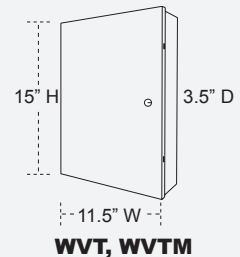

### D4WVTP, D8WVTP

Wall Mount with Built-In Power Supply

### D4WVTPM, D8WVTPM

Wall Mount with Built-In Power Supply and Monitor

**Storage** 1TB - 8TB (see last page for model numbers)

Patented Design

**WVT, WVTM**

**WVTP, WVTPM**